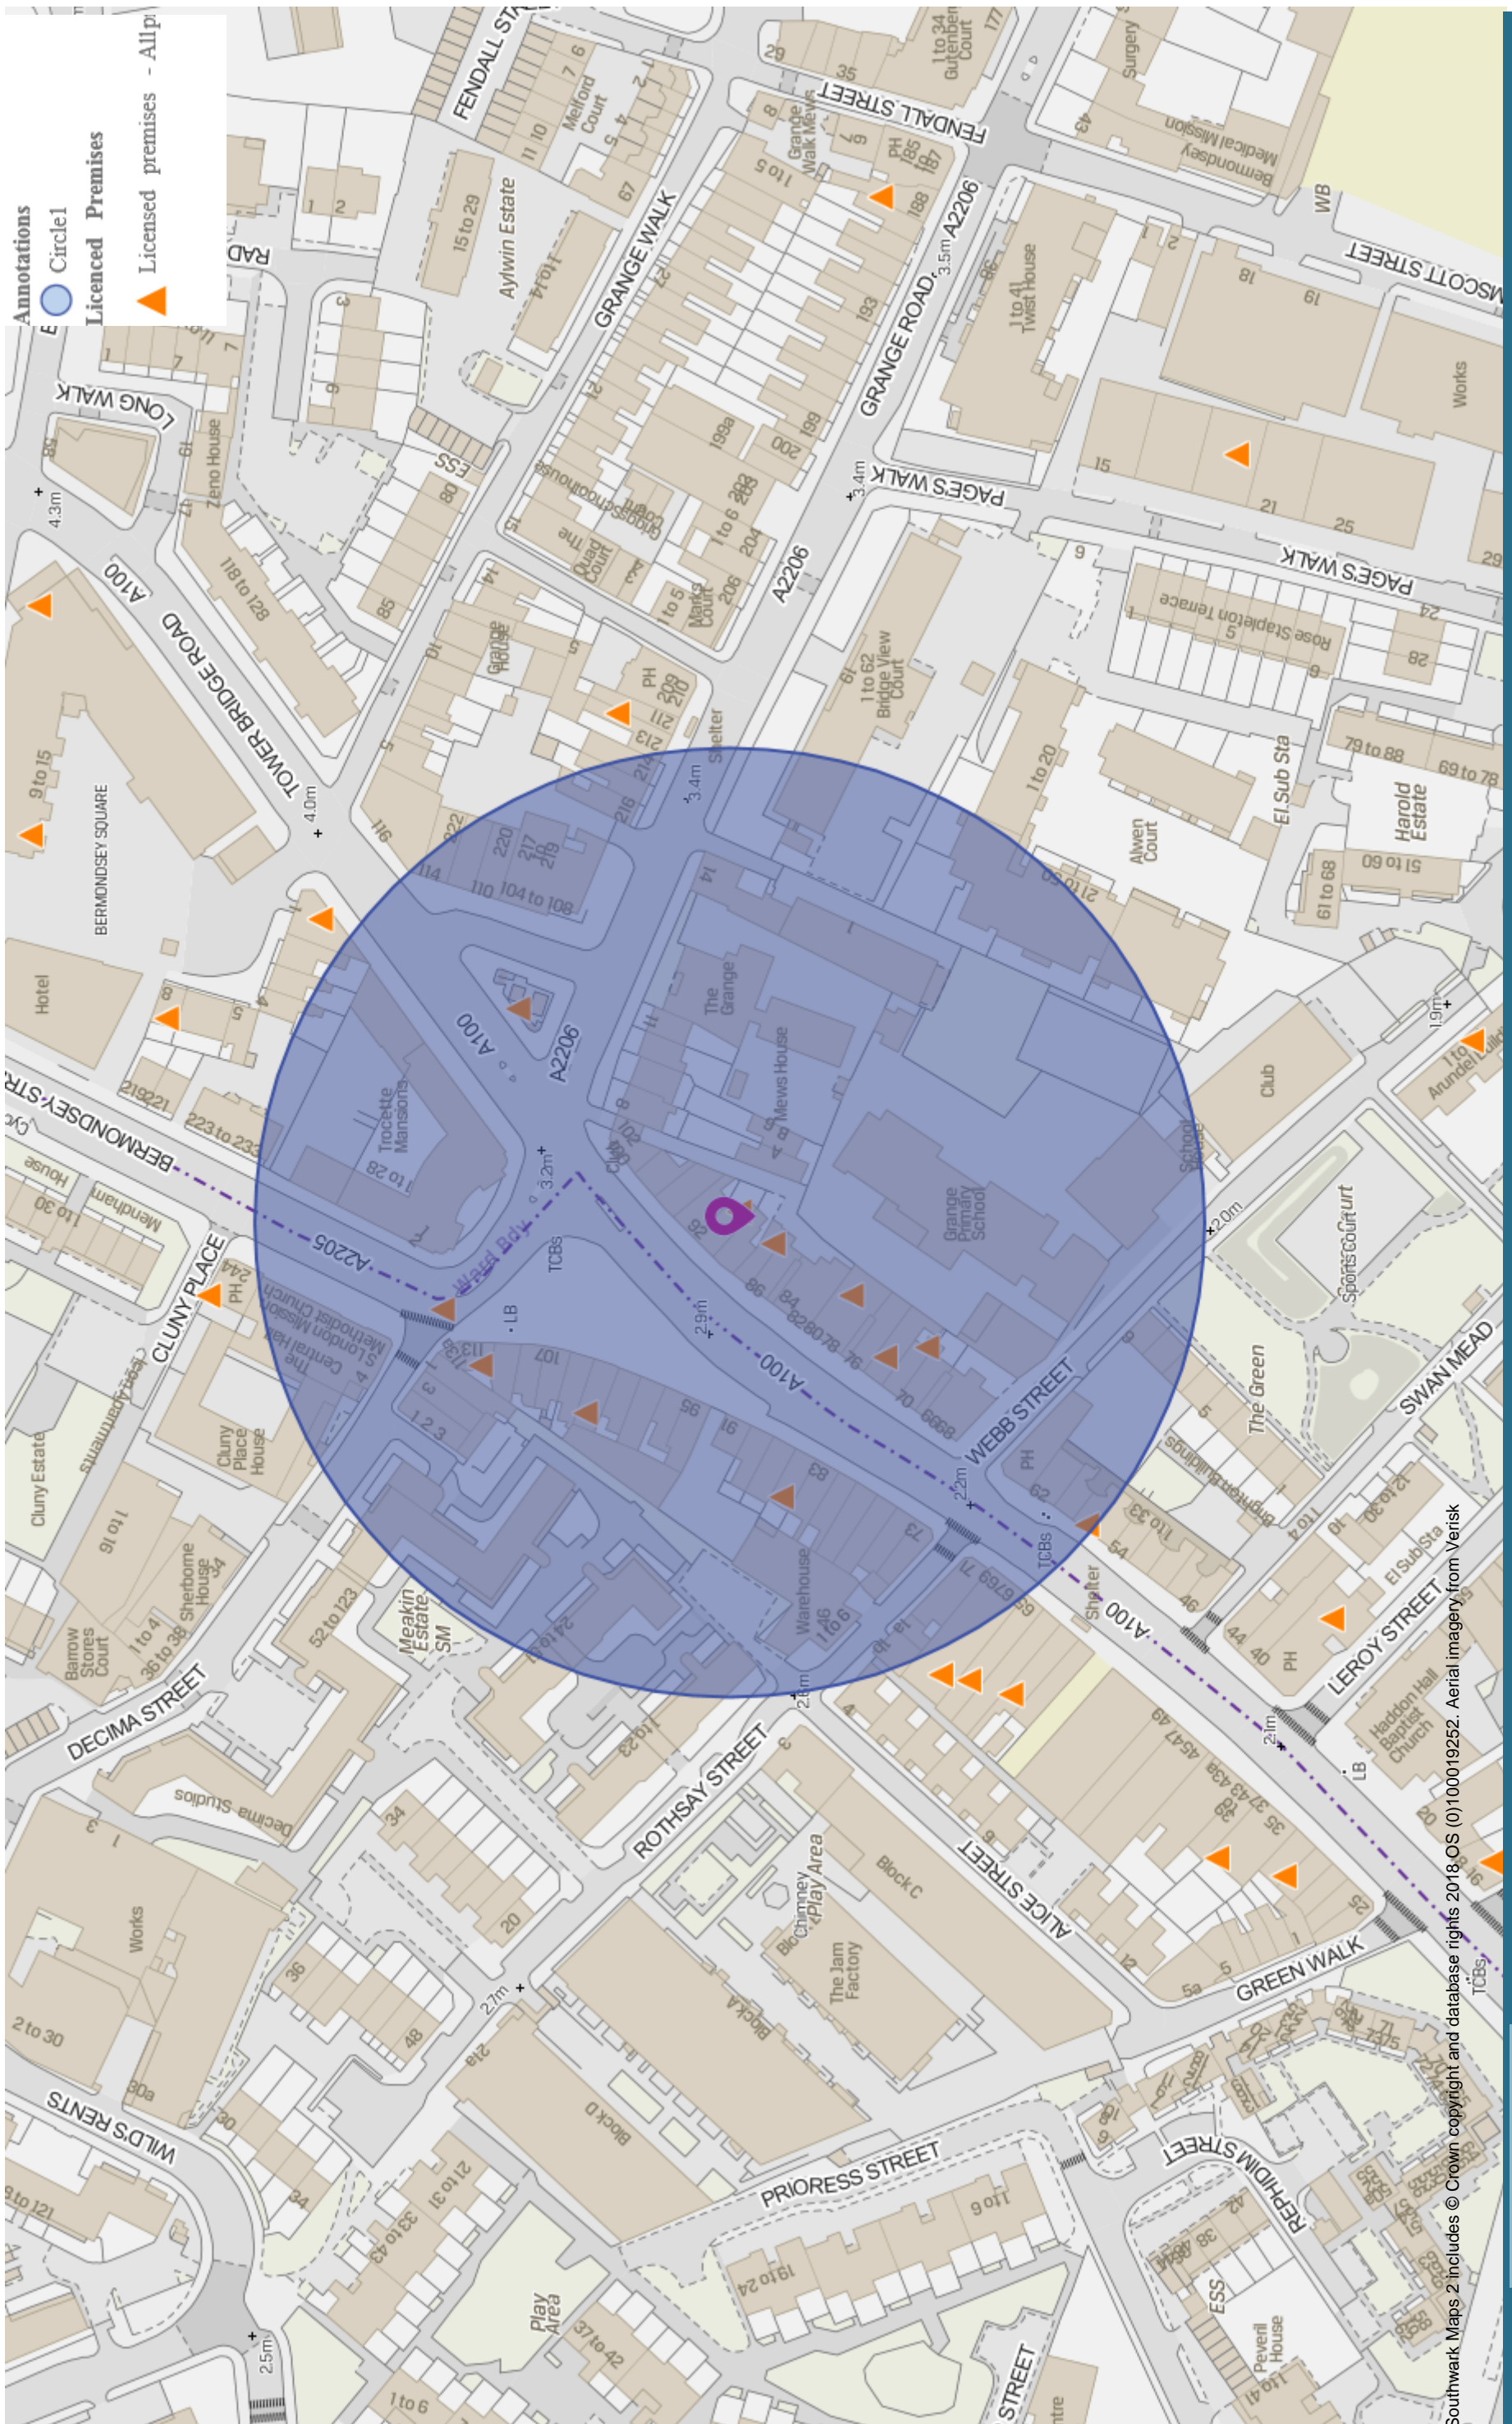

KAYCEES, 92 TOWER BRIDGE ROAD, SE1 4TP

Southwark Maps 2 includes © Crown copyright and database rights 2018 OS (0)100019252. Aerial imagery from Verisk

50 m

30-Jan-2019